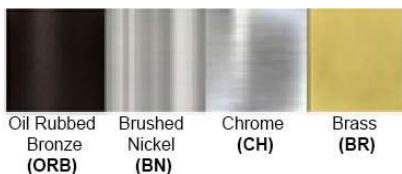

Dimensions (inch):  
2 Lamps: 4 (W) X 12.5 (H) X 6 (E)

\*\*Custom Dimension Available

**Warranty**  
12 months from shipment

Finish: Oil Rubbed Bronze (ORB), Brushed Nickel (BN), Chrome (CH), Brass (BR)  
Powder Coated Finish: White (WH), Black (BK), Gray (GR)

\*\* Custom finish as requested

#### Standard finishes