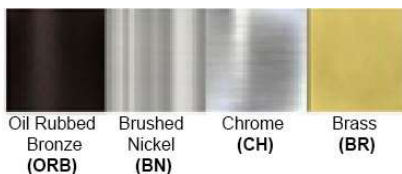

Dimensions (inch):  
1 Lamp: 12 (W) X 12 (H) X 4 (D)

\*\*Custom Dimension Available

**Warranty**  
12 months from shipment

Finish: Oil Rubbed Bronze (ORB), Brushed Nickel (BN), Chrome (CH), Brass (BR)  
Powder Coated Finish: White (WH), Black (BK), Gray (GR)

\*\* Custom finish as requested

#### Standard finishes