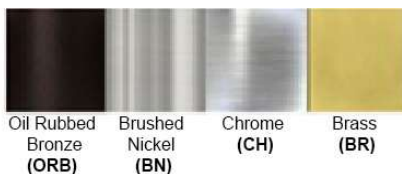

Dimensions (inch):  
2 Lamps: 16 (W) X 11 (H) X 7 (D)  
**\*\*Custom Dimension Available**

**Warranty**  
12 months from shipment

Finish: Oil Rubbed Bronze (ORB), Brushed Nickel (BN), Chrome (CH), Brass (BR)  
Powder Coated Finish: White (WH), Black (BK), Gray (GR)

**\*\* Custom finish as requested**

#### Standard finishes