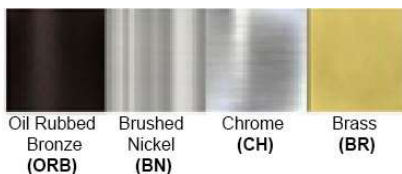

Dimensions (inch):  
1 Lamp: 10 (W) X 12 (H) X 8 (D)

\*\*Custom Dimension Available

**Warranty**  
12 months from shipment

Finish: Oil Rubbed Bronze (ORB), Brushed Nickel (BN), Chrome (CH), Brass (BR)  
Powder Coated Finish: White (WH), Black (BK), Gray (GR)

\*\* Custom finish as requested

#### Standard finishes