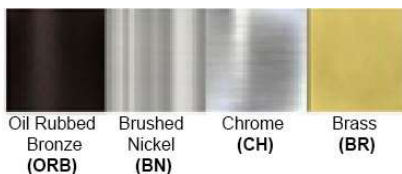

Dimensions (inch):  
1 Lamp: 5 (W) X 12.5 (H) X 5 (D)

\*\*Custom Dimension Available

**Warranty**  
12 months from shipment

Finish: Oil Rubbed Bronze (ORB), Brushed Nickel (BN), Chrome (CH), Brass (BR)  
Powder Coated Finish: White (WH), Black (BK), Gray (GR)

\*\* Custom finish as requested

#### Standard finishes