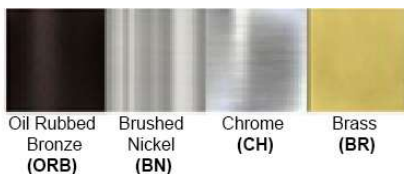

Dimensions (inch):  
1 Lamp: 4.5 (W) X 20 (H)

\*\*Custom Dimension Available

**Warranty**  
12 months from shipment

Finish: Oil Rubbed Bronze (ORB), Brushed Nickel (BN), Chrome (CH), Brass (BR)  
Powder Coated Finish: White (WH), Black (BK), Gray (GR)

\*\* Custom finish as requested

#### Standard finishes