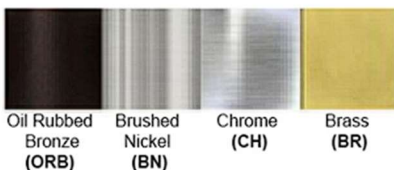

Standard finishes