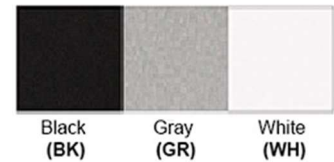

Powder coated finishes

Disclaimer:

- Product details are subject to change without prior notice
- Please contact nearest Meomi Lighting team/representative for all engineered solutions requirements
- Products may vary from the picture(s) provided in this data sheet