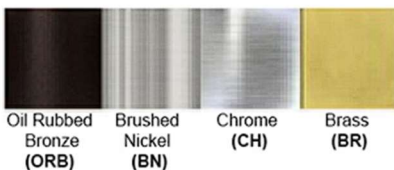

### Certification

Finish: Oil Rubbed Bronze (ORB), Brushed Nickel (BN), Chrome (CH), Brass (BR)

Powder Coated Finish: White (WH), Black (BK), Gray (GR)

**\*\* Custom finish as requested**

#### Standard finishes