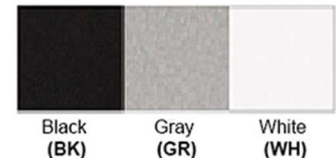

Powder coated finishes

Disclaimer:

- Product details are subject to change without prior notice
- Please contact nearest Meomi Lighting team/representative for all engineered solutions requirements
- Products may vary from the picture(s) provided in this data sheet