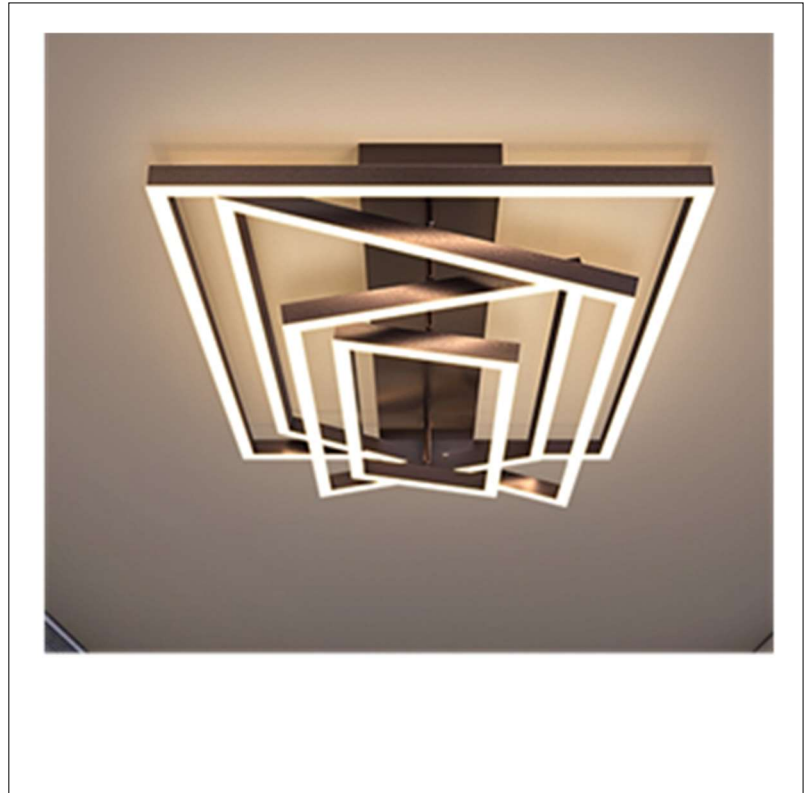

Product: Elegant – LED Chandelier  
Product Code(s): ILCP220 – Customizable

### Product Details

Type: Elegant – LED Chandelier  
Usage: Indoor Dry Location, IP-20  
Mounting: Ceiling  
Materials: Metal

Voltage: 120V AC  
Power: 100 Watts/ Custom  
Dimmable: Yes, TRIAC Dimming.  
Light Source: LED  
LED working hours: 30,000 Hours  
Lumen Output: 6000 Lumens  
Luminous Efficacy: 60-70 Lumens/watt  
LED Colour Temperature: 2700-5000K  
CRI>80

Dimensions(inch):

Square 1: 24 (L)

Square 2: 18 (L)

Square 3: 12 (L)

Square 4: 6 (L)

**\*\*Custom Dimension Available**