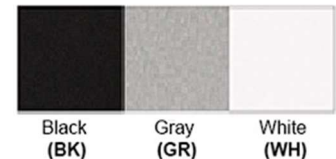

Powder coated finishes

Disclaimer:

- Product details are subject to change without prior notice
- Please contact nearest Meomi Lighting team/representative for all engineered solutions requirements
- Products may vary from the picture(s) provided in this data sheet