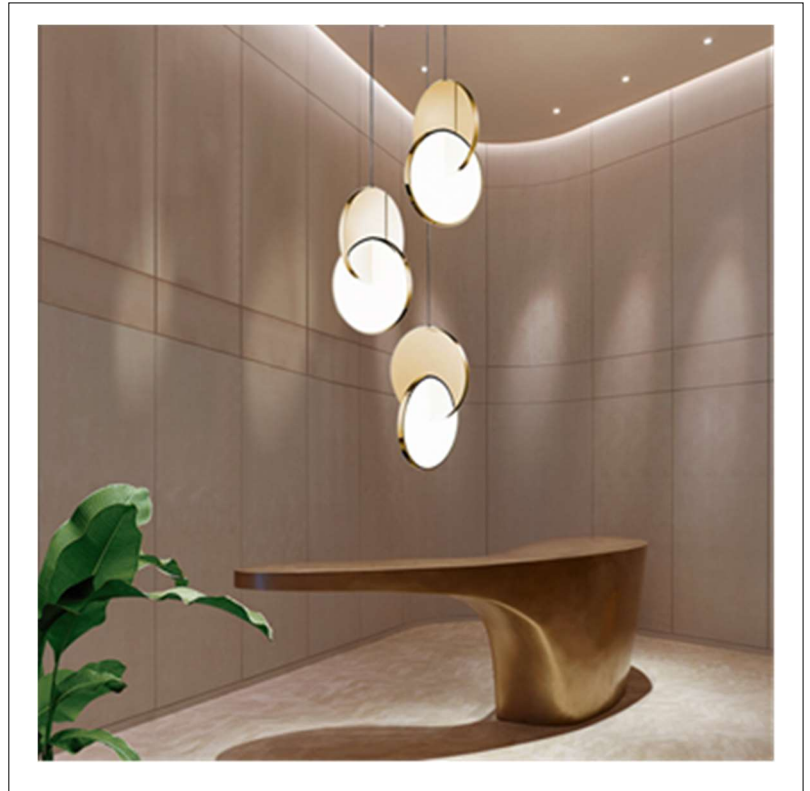

Product Details

Type: Elegant – LED Chandelier
Usage: Indoor Dry Location
Mounting: Ceiling
Materials: Metal and Acrylic Diffuser

Voltage: 120V AC
Power: 30 Watt
Dimmable: Yes, TRIAC Dimming.

Light Source: LED
LED working hours: 30,000 Hours
Lumen Output: 1800 Lumens
Luminous Efficacy: 60-70 Lumens/watt
LED Colour Temperature: 2700-5000K
CRI>80

Dimensions(inch): 5 (Dia) – Each unit
Hanging Cable Length: 24” – 47”
No. of LED Units: 6 (Customizable)

Warranty
36 Months from Shipment

Certification

Finish: Oil Rubbed Bronze (ORB), Brushed Nickel (BN), Chrome (CH), Brass (BR)

Powder Coated Finish: White (WH), Black (BK), Gray (GR)

** Custom finish as requested