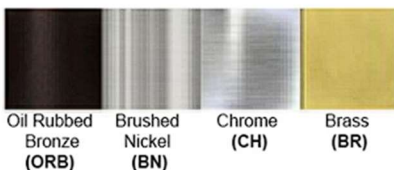

Standard finishes