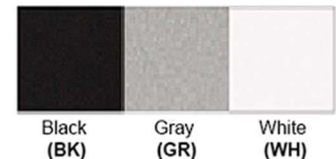

Powder coated finishes

Disclaimer:

- Product details are subject to change without prior notice
- Please contact nearest Meomi Lighting team/representative for all engineered solutions requirements
- Products may vary from the picture(s) provided in this data sheet