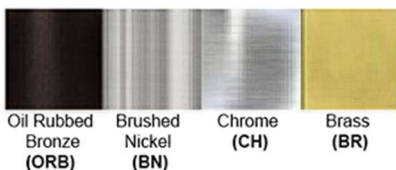

Standard finishes