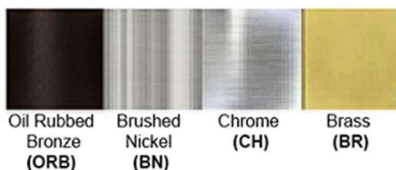

Standard finishes