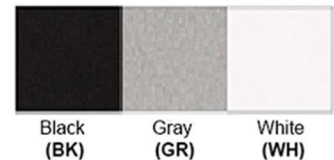

Powder coated finishes

Disclaimer:

- Product details are subject to change without prior notice
- Please contact nearest Meomi Lighting team/representative for all engineered solutions requirements
- Products may vary from the picture(s) provided in this data sheet