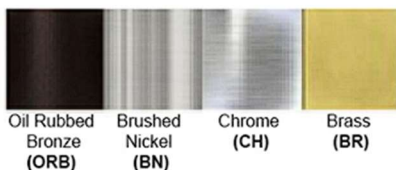

Dimensions(inch): 18 (W) X 18 (H)
Hanging Stem: 47"

**Dimension and no. of Rings are Customizable

Warranty

36 Months from Shipment

Certification

Finish: Oil Rubbed Bronze (ORB), Brushed Nickel (BN), Chrome (CH), Brass (BR)

Powder Coated Finish: White (WH), Black (BK), Gray (GR)

** Custom finish as requested

Standard finishes

Powder coated finishes

Disclaimer:

- * Product details are subject to change without prior notice
- * Please contact nearest Meomi Lighting team/representative for all engineered solutions requirements
- * Products may vary from the picture(s) provided in this data sheet