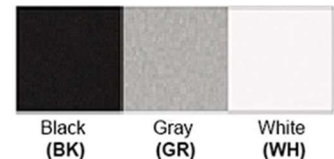

Dimensions(inch): 18 (W) X 18 (H)
Hanging Stem: 47"

**Dimension and no. of Rings are Customizable

Warranty

36 Months from Shipment

Certification

Finish: Oil Rubbed Bronze (ORB), Brushed Nickel (BN), Chrome (CH), Brass (BR)

Powder Coated Finish: White (WH), Black (BK), Gray (GR)

** Custom finish as requested

Standard finishes

Powder coated finishes

Disclaimer:

- * Product details are subject to change without prior notice
- * Please contact nearest Meomi Lighting team/representative for all engineered solutions requirements
- * Products may vary from the picture(s) provided in this data sheet