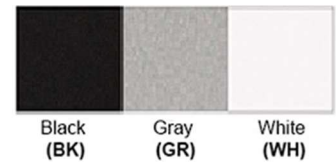

Dimensions(inch): 12 (D) X 8 (H)
Hanging Stem: 24"
****Custom Dimensions Available**

Warranty
36 Months from Shipment

Certification

Finish: Oil Rubbed Bronze (ORB), Brushed Nickel (BN), Chrome (CH), Brass (BR)

Powder Coated Finish: White (WH), Black (BK), Gray (GR)

**** Custom finish as requested**

Standard finishes

Powder coated finishes

Disclaimer:

- * Product details are subject to change without prior notice
- * Please contact nearest Meomi Lighting team/representative for all engineered solutions requirements
- * Products may vary from the picture(s) provided in this data sheet