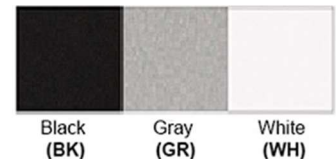

Dimensions(inch): 24 (L) X 6 (W)
Hanging Cable Length: 18”
****Custom Dimensions Available**

Warranty
36 Months from Shipment

Certification

Finish: Oil Rubbed Bronze (ORB), Brushed Nickel (BN), Chrome (CH), Brass (BR)

Powder Coated Finish: White (WH), Black (BK), Gray (GR)

**** Custom finish as requested**

Standard finishes

Powder coated finishes

Disclaimer:

- * Product details are subject to change without prior notice
- * Please contact nearest Meomi Lighting team/representative for all engineered solutions requirements
- * Products may vary from the picture(s) provided in this data sheet