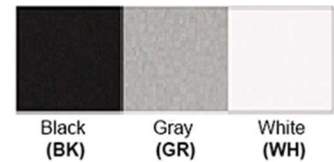

Powder coated finishes

Disclaimer:

* Product details are subject to change without prior notice

* Please contact nearest Meomi Lighting team/representative for all engineered solutions requirements

* Products may vary from the picture(s) provided in this data sheet