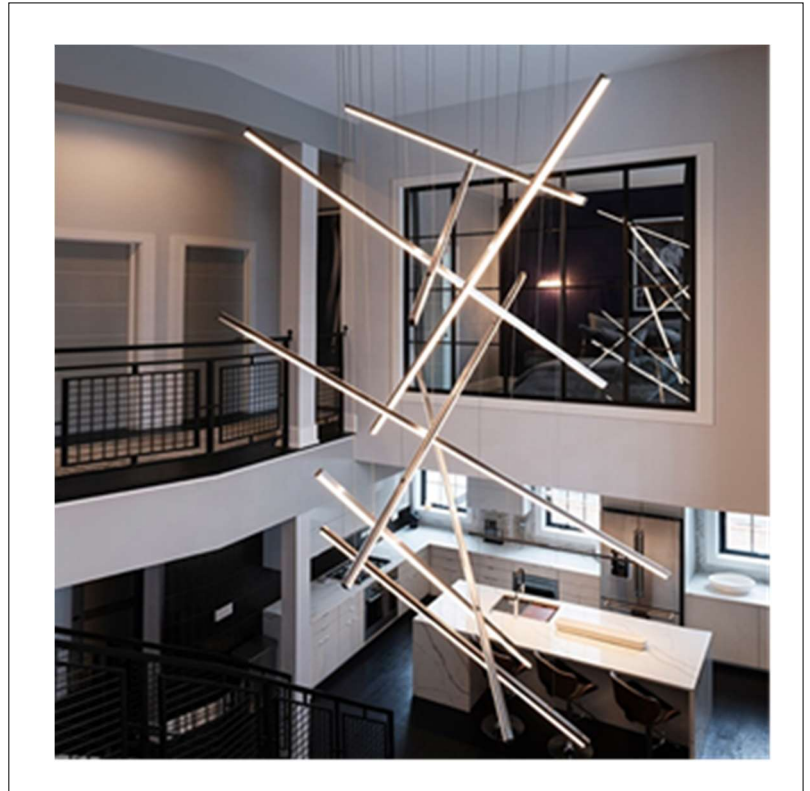

Product Details

Type: Elegant – LED Chandelier

Usage: Indoor dry location, IP-20

Mounting: Ceiling

Materials: Metal and Acrylic Diffuser

Power: 28W (2 Bars), 35W (3 Bars), 46W (4 Bars),
55W (5 Bars)

Voltage: 100-277 V AC

Dimmable: Yes, TRIAC Dimming

Light Source: LED

LED Lifespan: 30,000 Hours

LED Colour Temperature: 2700-6000K

Luminous Efficacy: 60-70 Lumens/Watt
CRI>80

Lumen Output:

1680 Lumens – 28 Watt Fixture

2100 Lumens – 35 Watt Fixture

2760 Lumens – 46 Watt Fixture

3300 Lumens – 55 Watt Fixture

Dimensions (inch):

34.25 (L) X 10.83 (W) X 47.24 (H) – 2 Bars

34.25 (L) X 14.17 (W) X 47.24 (H) – 3 Bars

34.25 (L) X 17.72 (W) X 47.24 (H) – 4 Bars

34.25 (L) X 21.26 (W) X 47.24 (H) – 5 Bars

**Dimensions and Number of Bars are Customizable

Warranty

36 Months from Shipment

Certification