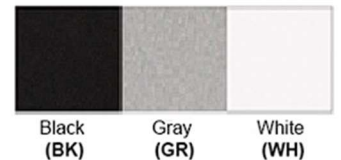

Powder coated finishes

Disclaimer:

- Product details are subject to change without prior notice
- Please contact nearest Meomi Lighting team/representative for all engineered solutions requirements
- Products may vary from the picture(s) provided in this data sheet