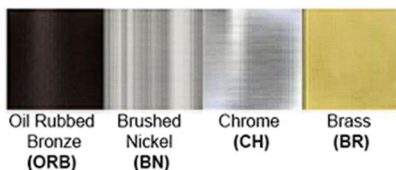

**Warranty**  
36 Months from Shipment

**Certification**

Finish: Oil Rubbed Bronze (ORB), Brushed Nickel (BN), Chrome (CH), Brass (BR)  
Powder Coated Finish: White (WH), Black (BK), Gray (GR)

\*\* Custom finish as requested

#### Standard finishes