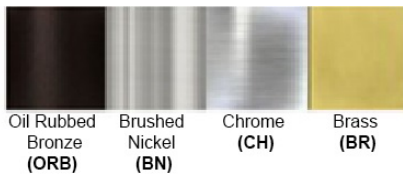

Standard finishes