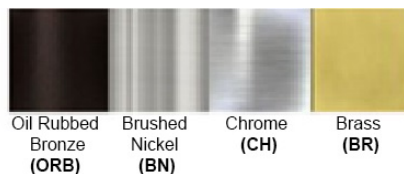

Standard finishes