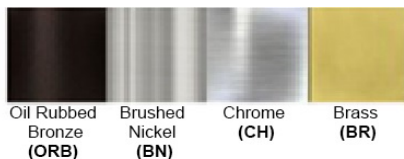

Light Source: LED  
LED working hours: 35,000  
Luminous Efficacy: 80-90 Lumens/Watt  
LED Colour Temperature: 3000-6500K  
CRI≥80

Dimensions(inch):  
34.25 (L) X 10.83 (W) X 47.24 (H) - 2 Bars  
34.25 (L) X 14.17 (W) X 47.24 (H) - 3 Bars  
34.25 (L) X 17.72 (W) X 47.24 (H) - 4 Bars  
34.25 (L) X 21.26 (W) X 47.24 (H) - 5 Bars

\*\*Dimensions and Number of Bars are Customizable

**Warranty**  
36 Months from Shipment

**Certification**

Finish: Oil Rubbed Bronze (ORB), Brushed Nickel (BN), Chrome (CH), Brass (BR)  
Powder Coated Finish: White (WH), Black (BK), Gray (GR)

\*\* Custom finish as requested

#### Standard finishes