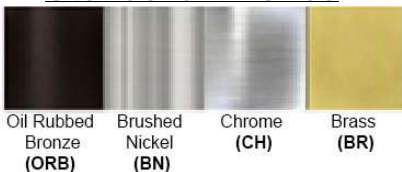

Finish: Oil Rubbed Bronze (ORB), Brushed Nickel (BN), Chrome (CH), Brass (BR)
Powder Coated Finish: White (WH), Black (BK), Gray (GR)

**** Custom finish as requested**

Standard finishes

Powder coated finishes