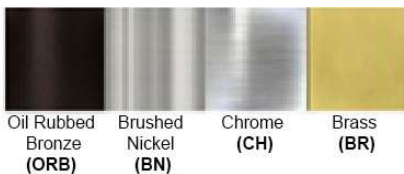

Product: Indoor Ceiling Mounted Fixture
Product Code(s): ICM024

Product Details

Type: Indoor Ceiling Mounted Fixture
Usage: Indoor Dry Location
Mounting: Ceiling
Materials: Steel & Fabric
Finish: Rubbed Oil Bronze
**** Custom Finish Available**

Finish: Oil Rubbed Bronze (ORB), Brushed Nickel (BN), Chrome (CH), Brass (BR)
Powder Coated Finish: White (WH), Black (BK), Gray (GR)

**** Custom finish as requested**

Standard finishes

Powder coated finishes