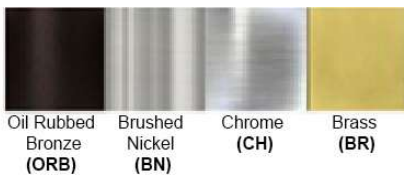

Product: Indoor Ceiling Mounted Fixture
Product Code(s): ICM020

Product Details

Type: Indoor Ceiling Mounted Fixture
Usage: Indoor Dry Location
Mounting: Ceiling
Materials: Steel & Fabric
Finish: Chrome/ ORB
**** Custom Finish Available**

Finish: Oil Rubbed Bronze (ORB), Brushed Nickel (BN), Chrome (CH), Brass (BR)
Powder Coated Finish: White (WH), Black (BK), Gray (GR)

**** Custom finish as requested**

Standard finishes

Powder coated finishes