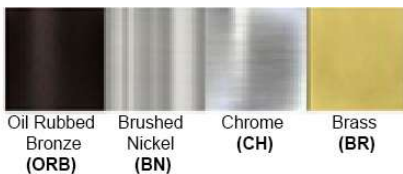

Standard finishes