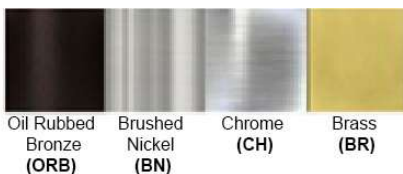

Standard finishes