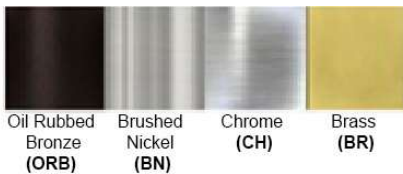

Certification

Finish: Oil Rubbed Bronze (ORB), Brushed Nickel (BN), Chrome (CH), Brass (BR)

Powder Coated Finish: White (WH), Black (BK), Gray (GR)

** Custom finish as requested

Standard finishes

Powder coated finishes