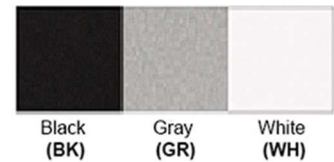

Powder coated finishes

Disclaimer:

- Product details are subject to change without prior notice
- Please contact nearest Meomi Lighting team/representative for all engineered solutions requirements
- Products may vary from the picture(s) provided in this data sheet