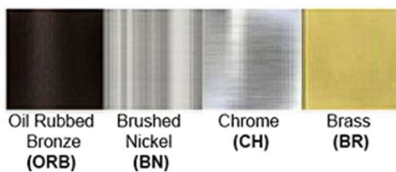

Standard finishes