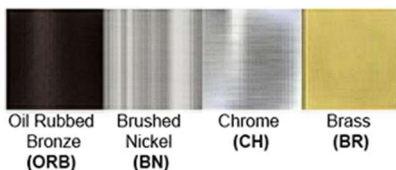

Dimensions (inch): 16 (H) X 8 (W)  
Shade (inch): 8 (W) X 6 (H)

**Warranty**  
12 months from shipment

Finish: Oil Rubbed Bronze (ORB), Brushed Nickel (BN), Chrome (CH), Brass (BR)  
Powder Coated Finish: White (WH), Black (BK), Gray (GR)

\*\* Custom finish as requested

#### Standard finishes