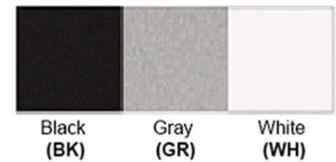

Powder coated finishes

Disclaimer:

- Product details are subject to change without prior notice
- Please contact nearest Meomi Lighting team/representative for all engineered solutions requirements
- Products may vary from the picture(s) provided in this data sheet