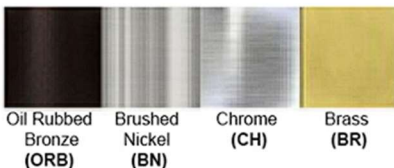

### Certification

Finish: Oil Rubbed Bronze (ORB), Brushed Nickel (BN), Chrome (CH), Brass (BR)

Powder Coated Finish: White (WH), Black (BK), Gray (GR)

\*\* Custom finish as requested

### Standard finishes

### Powder coated finishes