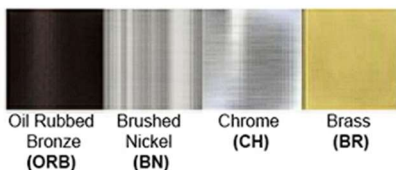

### Certification

Finish: Oil Rubbed Bronze (ORB), Brushed Nickel (BN), Chrome (CH), Brass (BR)

Powder Coated Finish: White (WH), Black (BK), Gray (GR)

\*\* Custom finish as requested

#### Standard finishes