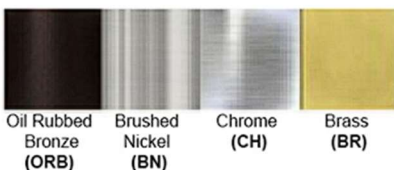

Standard finishes