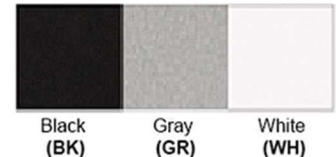

Powder coated finishes

Disclaimer:

- Product details are subject to change without prior notice
- Please contact nearest Meomi Lighting team/representative for all engineered solutions requirements
- Products may vary from the picture(s) provided in this data sheet