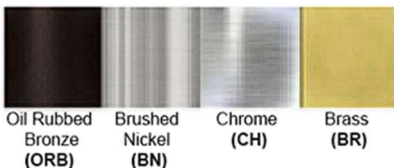

Standard finishes