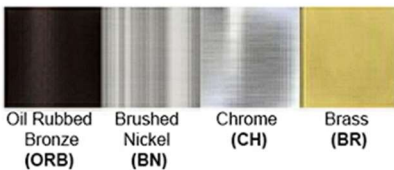

### Certification

Finish: Oil Rubbed Bronze (ORB), Brushed Nickel (BN), Chrome (CH), Brass (BR)

Powder Coated Finish: White (WH), Black (BK), Gray (GR)

\*\* Custom finish as requested

### Standard finishes

### Powder coated finishes