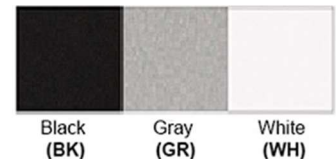

Powder coated finishes

Disclaimer:

- Product details are subject to change without prior notice
- Please contact nearest Meomi Lighting team/representative for all engineered solutions requirements
- Products may vary from the picture(s) provided in this data sheet