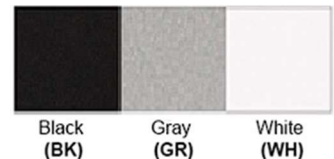

Powder coated finishes

Disclaimer:

- Product details are subject to change without prior notice
- Please contact nearest Meomi Lighting team/representative for all engineered solutions requirements
- Products may vary from the picture(s) provided in this data sheet