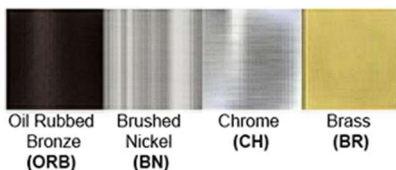

Dimensions (inch):  
Shade Size: 14 X 14 X 11  
Overall Height: 61"

**Warranty**  
12 months from shipment

Finish: Oil Rubbed Bronze (ORB), Brushed Nickel (BN), Chrome (CH), Brass (BR)  
Powder Coated Finish: White (WH), Black (BK), Gray (GR)

\*\* Custom finish as requested

#### Standard finishes