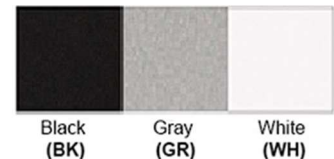

Powder coated finishes

Disclaimer:

- Product details are subject to change without prior notice
- Please contact nearest Meomi Lighting team/representative for all engineered solutions requirements
- Products may vary from the picture(s) provided in this data sheet