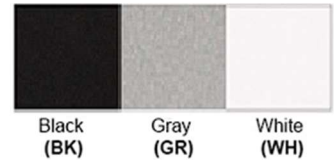

Powder coated finishes

Disclaimer:

- Product details are subject to change without prior notice
- Please contact nearest Meomi Lighting team/representative for all engineered solutions requirements
- Products may vary from the picture(s) provided in this data sheet