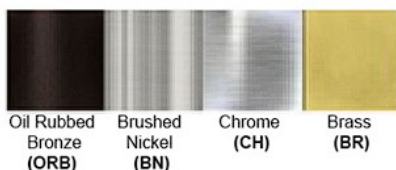

Standard finishes