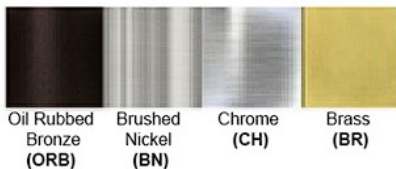

Certification

Finish: Oil Rubbed Bronze (ORB), Brushed Nickel (BN), Chrome (CH), Brass (BR)

Powder Coated Finish: White (WH), Black (BK), Gray (GR)

**** Custom finish as requested**

Standard finishes

Powder coated finishes