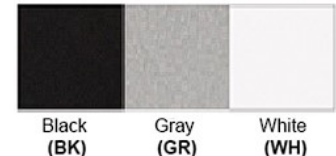

Light Source: LED
LED Lifespan: 30,000 Hours
LED Colour Temperature: 3000-6000 K
Luminous Efficacy: 60-70 Lumens/Watt
Lumen Output: 900 Lumens

Dimensions (inch): 5 (W) X 11 (H) X 3 (E)

Warranty

36 Months from Shipment

Certification

Finish: Oil Rubbed Bronze (ORB), Brushed Nickel (BN), Chrome (CH), Brass (BR)

Powder Coated Finish: White (WH), Black (BK), Gray (GR)

**** Custom finish as requested**

Standard finishes

Powder coated finishes