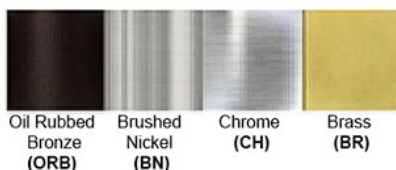

Dimensions (inch): 5 (W) X 12 (H) X 4 (E)

Warranty

12 Months from shipment – Socket Based
36 Months from Shipment – LED

Certification

Finish: Oil Rubbed Bronze (ORB), Brushed Nickel (BN), Chrome (CH), Brass (BR)

Powder Coated Finish: White (WH), Black (BK), Gray (GR)

** Custom finish as requested

Standard finishes

Powder coated finishes

Disclaimer:

- * Product details are subject to change without prior notice
- * Please contact nearest Meomi Lighting team/representative for all engineered solutions requirements
- * Products may vary from the picture(s) provided in this data sheet