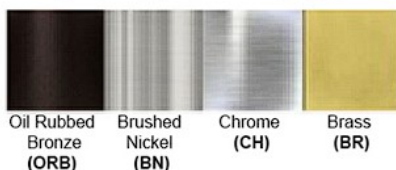

## Certification

Finish: Oil Rubbed Bronze (ORB), Brushed Nickel (BN), Chrome (CH), Brass (BR)  
Powder Coated Finish: White (WH), Black (BK), Gray (GR)

\*\* Custom finish as requested

### Standard finishes