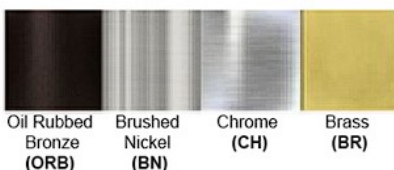

Dimensions (inch): 6 (W) X 12 (H) X 5 (E)

Warranty

12 Months from shipment - Socket Based
36 Months from Shipment - LED

Certification

Finish: Oil Rubbed Bronze (ORB), Brushed Nickel (BN), Chrome (CH), Brass (BR)

Powder Coated Finish: White (WH), Black (BK), Gray (GR)

** Custom finish as requested

Standard finishes

Powder coated finishes

Disclaimer:

- * Product details are subject to change without prior notice
- * Please contact nearest Meomi Lighting team/representative for all engineered solutions requirements
- * Products may vary from the picture(s) provided in this data sheet