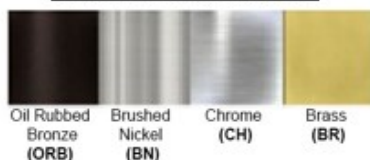

Standard finishes