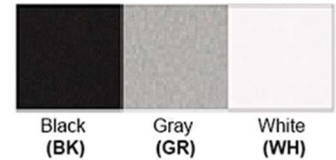

Certification

Finish: Oil Rubbed Bronze (ORB), Brushed Nickel (BN), Chrome (CH), Brass (BR)

Powder Coated Finish: White (WH), Black (BK), Gray (GR)

** Custom finish as requested

Standard finishes

Powder coated finishes