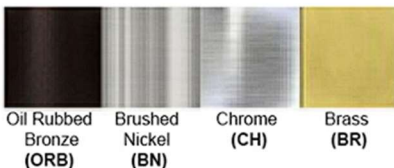

Certification

Finish: Oil Rubbed Bronze (ORB), Brushed Nickel (BN), Chrome (CH), Brass (BR)

Powder Coated Finish: White (WH), Black (BK), Gray (GR)

** Custom finish as requested

Standard finishes

Powder coated finishes