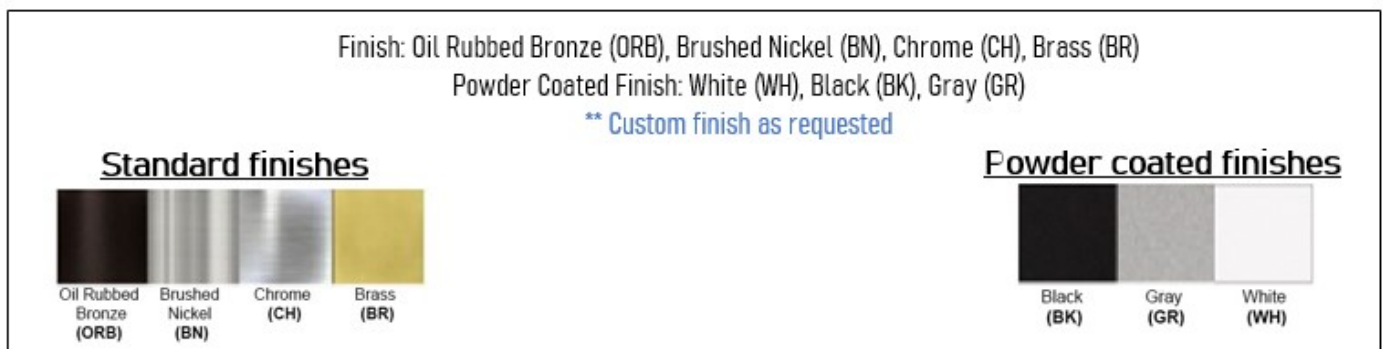

Disclaimer:

* Product details are subject to change without prior notice
* Please contact nearest Meomi Lighting team/representative for all engineered solutions requirements
* Products may vary from the picture(s) provided in this data sheet