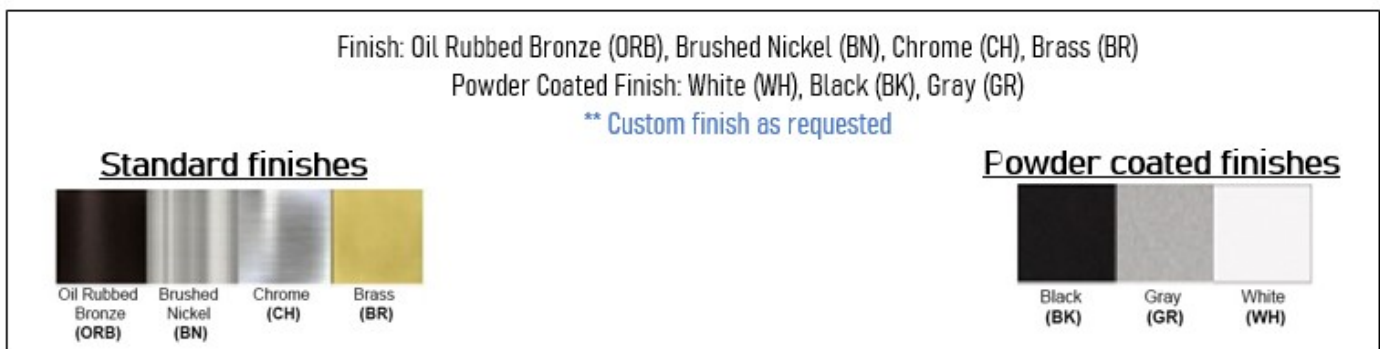

Product Type: Ceiling Fixture
Product Code(s): HCCF11

Product Details

Type: Ceiling Fixture
Usage: Indoor Dry Location
Mounting: Ceiling
Materials: Steel and Fabric
Socket Based:
Voltage: 120 V AC
Lamp Type: E26 Base - Incandescent or LED Lamp
Lamp Configuration: 2 * 60 Watt Max. Lamps
Lamp Provided: No
Integrated LED:
Voltage: 120V AC
Power: 20 Watt
Dimmable: Yes, TRIAC Dimming.
Light Source: LED
LED working hours: 30,000 Hours
Lumen Output: 1200 Lumens
Luminous Efficacy: 60-70 Lumens/watt
LED Colour Temperature: 2700-5000K
CRI>80

Dimensions (inch): 16 (D) X 5 (H)
Hanging: 24" Wire - Standard Included
Hanging: Stem provided - As requested

Warranty

12 Months from shipment - Socket Based
36 Months from Shipment - LED

Certification

Disclaimer: