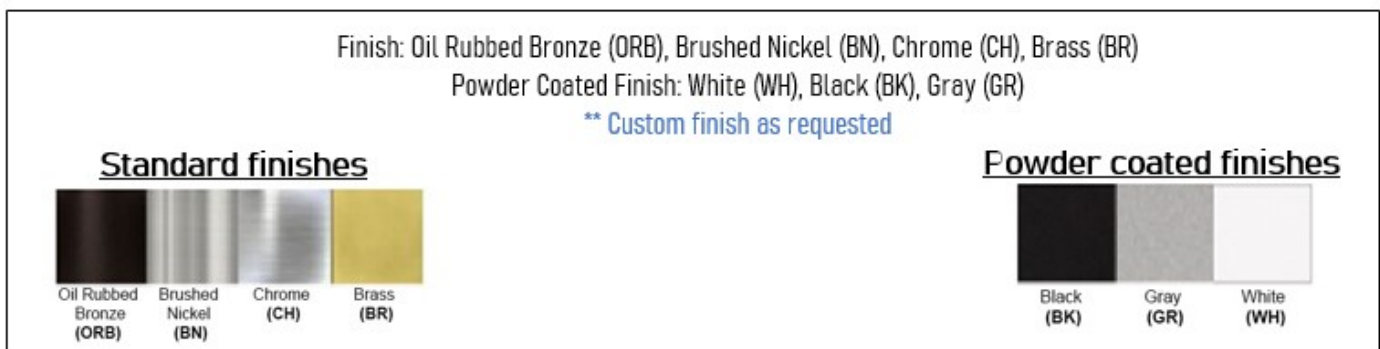

Disclaimer:

* Product details are subject to change without prior notice
* Please contact nearest Meomi Lighting team/representative for all engineered solutions requirements
* Products may vary from the picture(s) provided in this data sheet