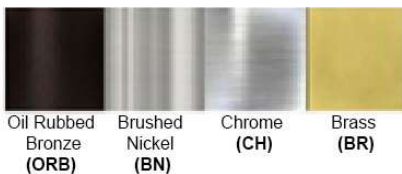

### Product Details

Type: Indoor Lighting - Flush Mount  
Usage: Indoor Dry Location  
Mounting: Ceiling  
Material: Metal and Glass  
Color: Rubbed Oil Bronze + Frosted Glass  
*\*\*Custom finish available*

**Warranty**  
12 months from shipment

Finish: Oil Rubbed Bronze (ORB), Brushed Nickel (BN), Chrome (CH), Brass (BR)  
Powder Coated Finish: White (WH), Black (BK), Gray (GR)  
*\*\* Custom finish as requested*

#### Standard finishes